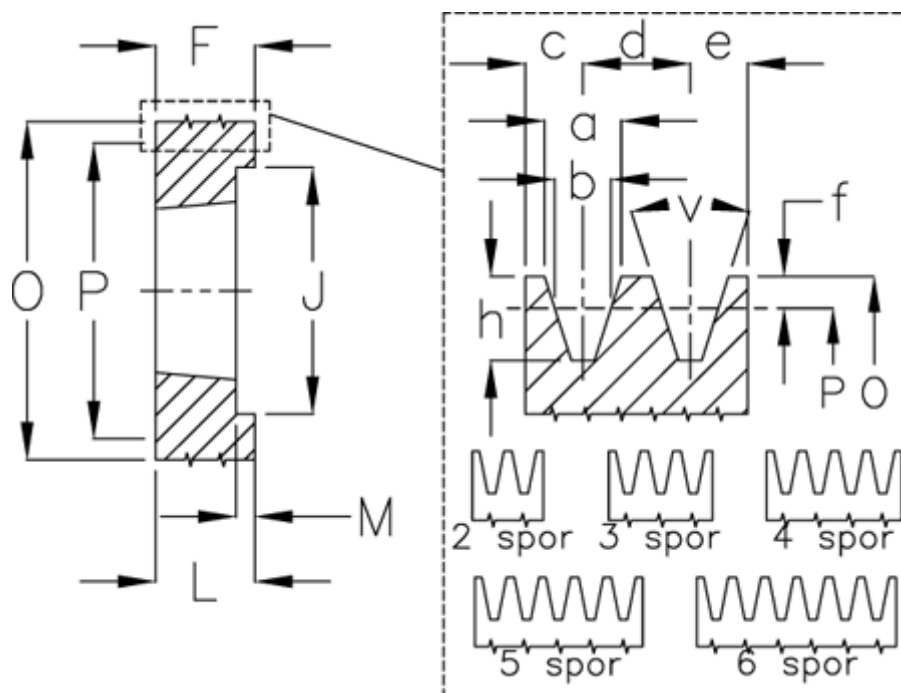

Article number: 604110016004

Description: V-belt pulley SPA 160/4 TL2517

## Measures

a	= 12.7	For bush	= 2517	P	= 160
b	= 11.0	h	= 13.8	Type	= SPA
Bush $\zeta$ max	= 60	J	= 125	v	= 38 degrees
c	= 10.0	K	= -		
d	= 15	L	= 45		
e	= 10.0	m	= 20.0		
f	= 2.8	Number of ribs	= 4		
F	= 65	O	= 165.5		